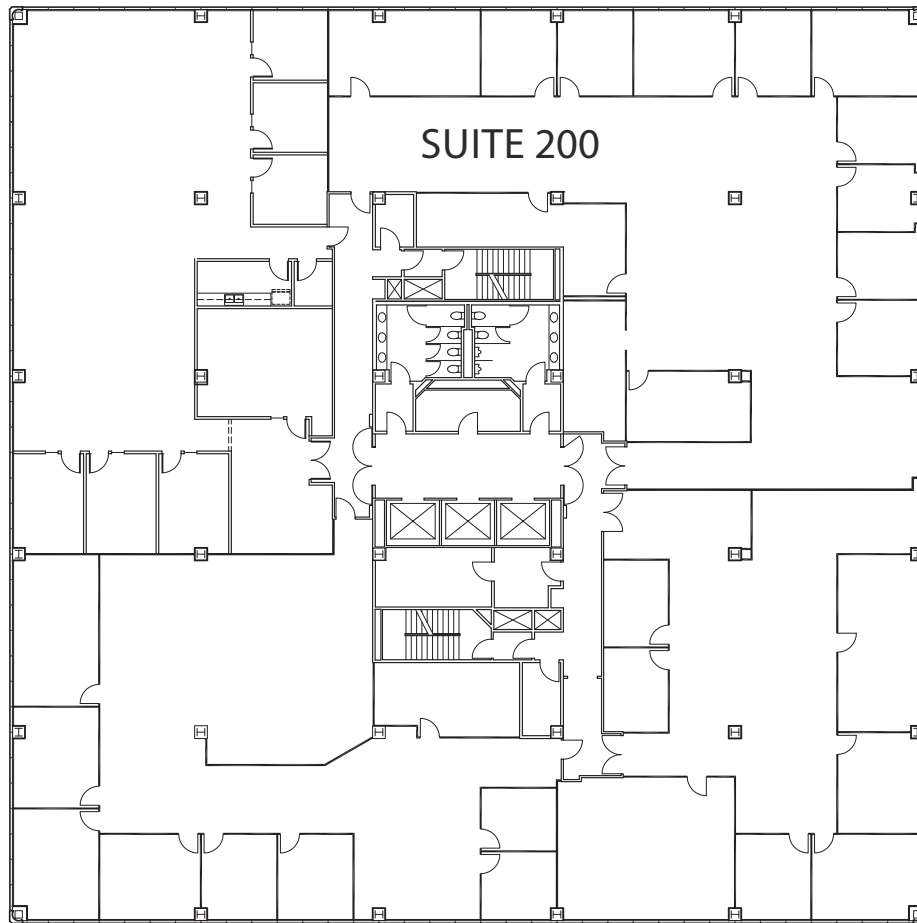

2525

SUITE 200 - 22,370 SQUARE FEET

EXCLUSIVE LISTING CONTACTS

2525 MAIN STREET, IRVINE

JOE BEVAN
EXECUTIVE VICE PRESIDENT
+1 949 885 2993
JOE.BEVAN@AM.JLL.COM
LICENSE #01749828

WADE CLARK
MANAGING DIRECTOR
+1 949 885 2992
WADE.CLARK@AM.JLL.COM
LICENSE #01192143